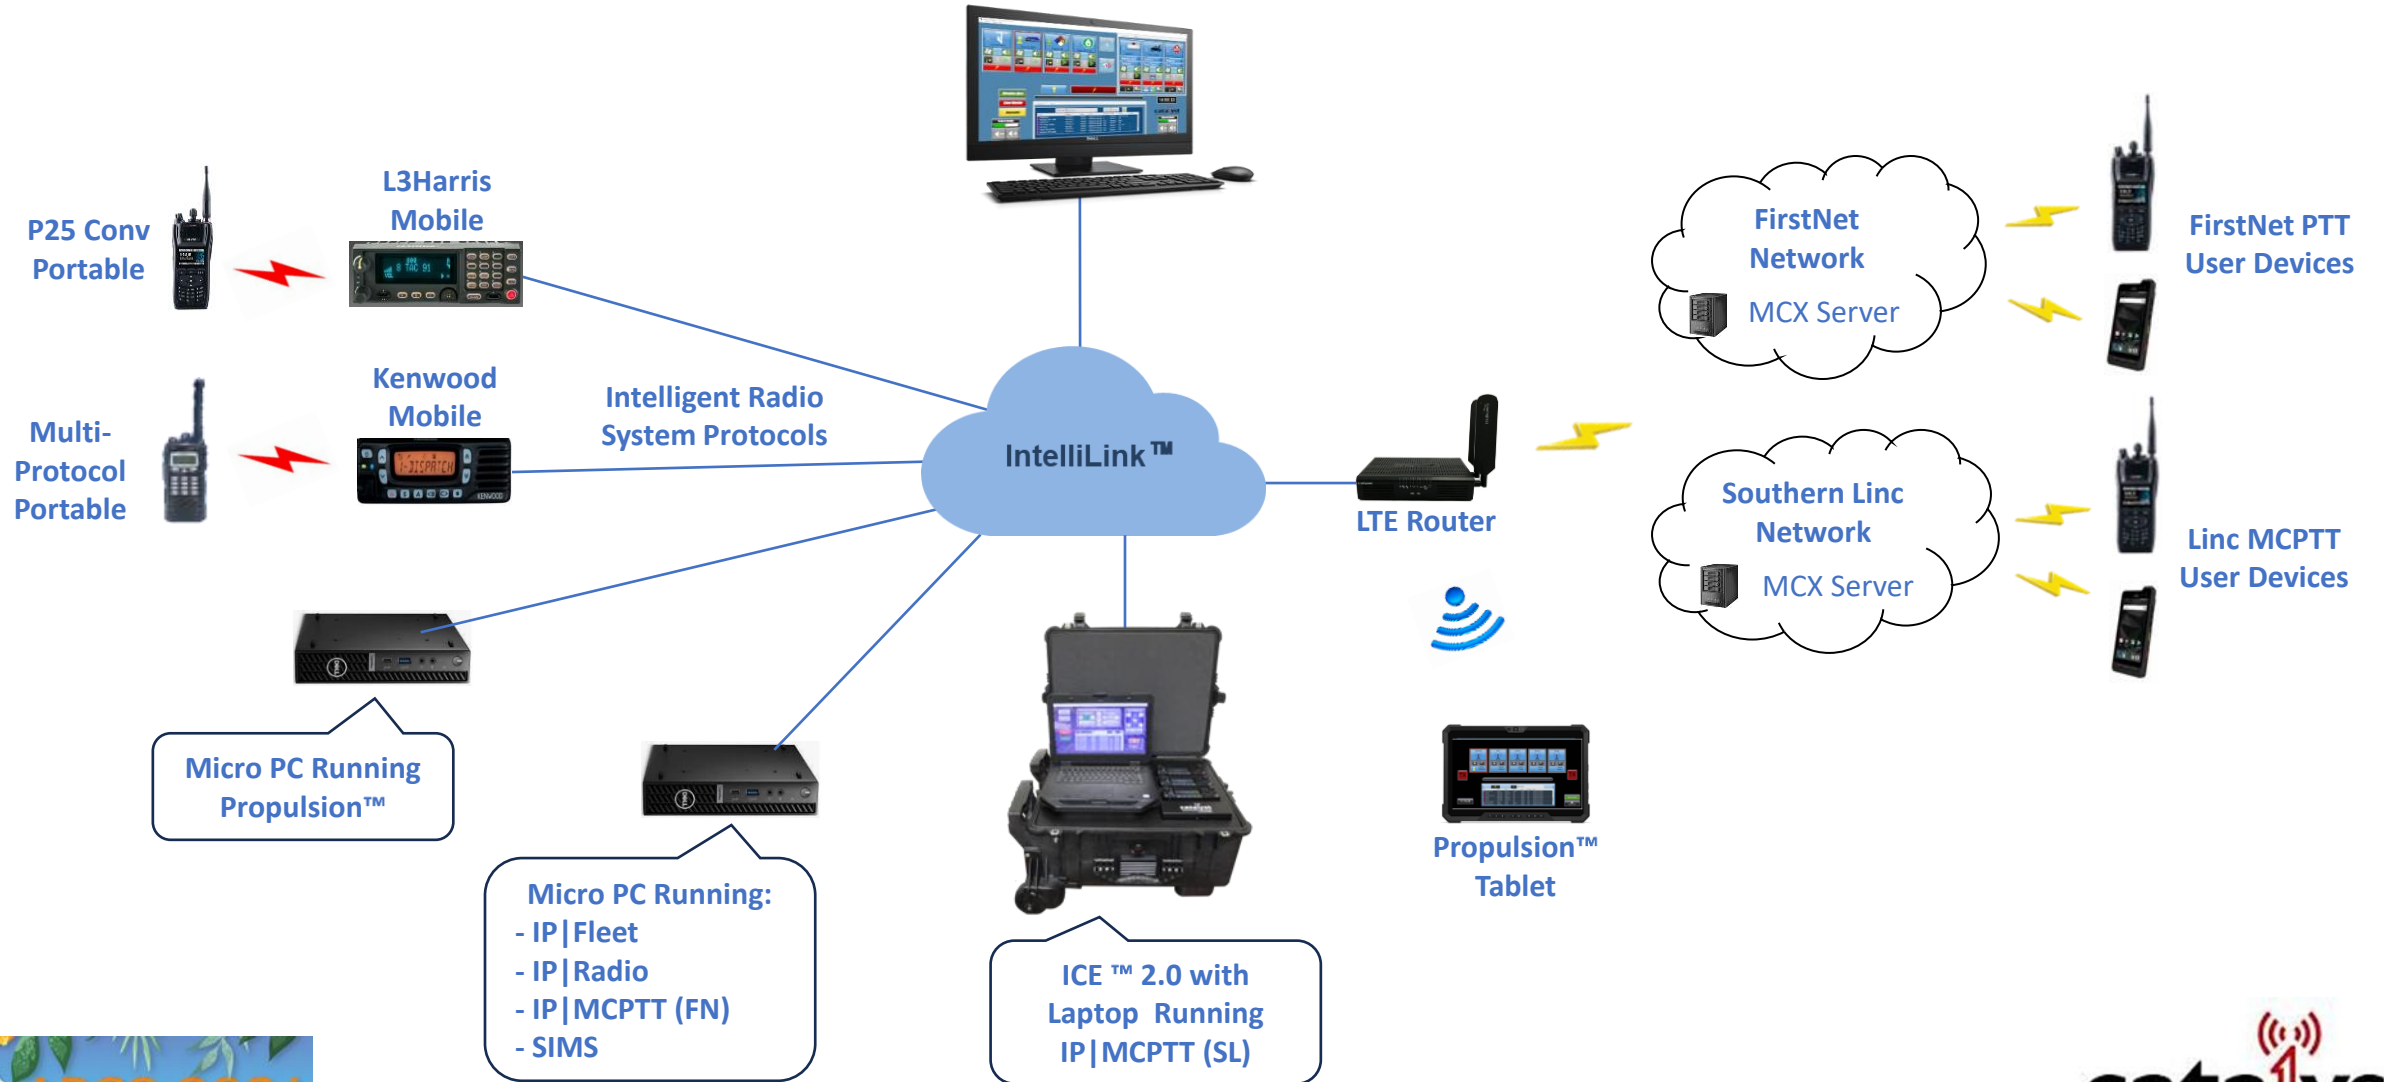

# Catalyst APCO 2024 Demonstration System

Propulsion™ LMR,  
Broadband Dispatch Console

P25 Conv  
Portable

L3Harris  
Mobile

Multi-  
Protocol  
Portable

Kenwood  
Mobile

Intelligent Radio  
System Protocols

LTE Router

Propulsion™  
Tablet

ICE™ 2.0

FirstNet  
Network  
MCX Server

FirstNet PTT  
User Devices

Southern Linc  
Network  
MCX Server

Linc MCPTT  
User Devices

# Catalyst APCO 2024 Demonstration System Architecture

Propulsion™ LMR,  
Broadband Dispatch Console

**Business Confidential**