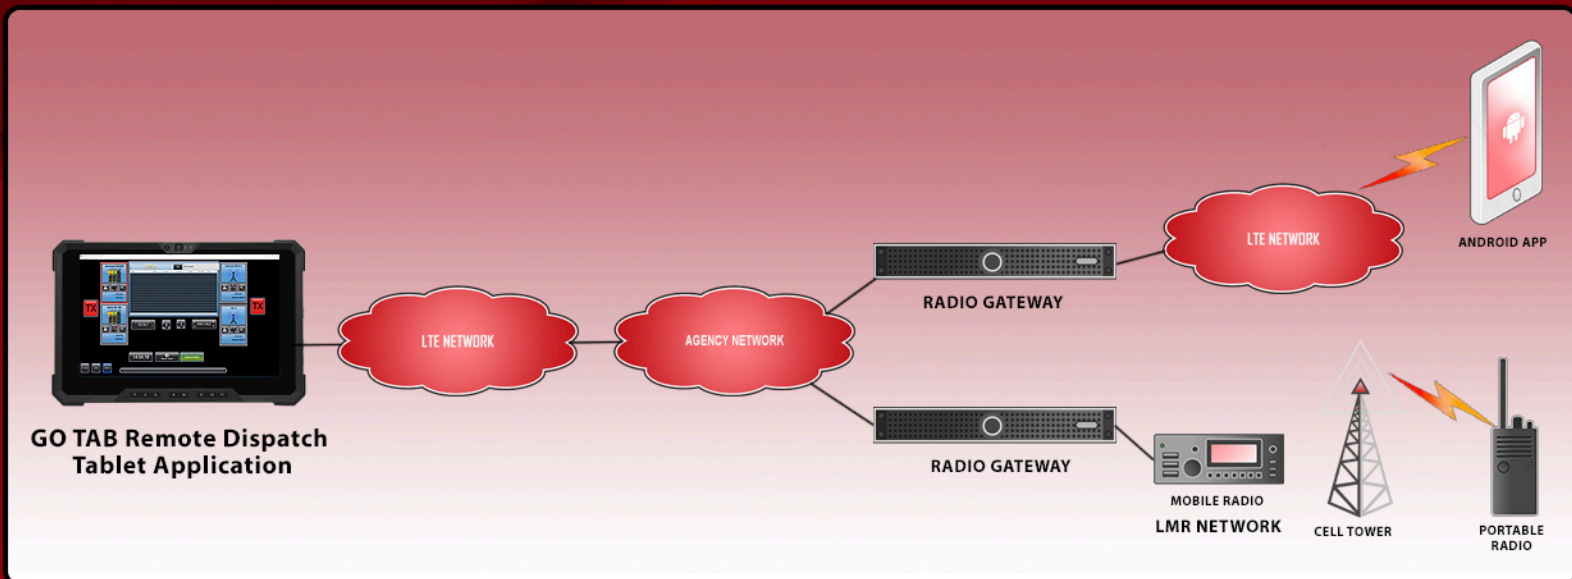

GO TAB Dispatch Tablet (()) with IP|Soft™

A rugged Tablet for Remote Dispatch from anywhere, compatible with every Catalyst Gateway

GO TAB Dispatch Tablet with IP|Soft™ allows users to engage Dispatch Operations with just a wireless Bluetooth(r) headset to set up remote, temporary, back-up, mobile and training positions quickly and securely. The IP|Soft™ Dispatch Software provides quick access to up to four radio resources, which can be any combination of Land Mobile Radio (LMR or LTE based Mission Critical Push to Talk applications on PTT networks including FirstNet(r) Built with AT&T and Southern Linc's CriticalLink™.

GO TAB connects with these radio networks securely, using VPN technology through a wired connection to the Internet or over wireless networks through CradlePoint LTE Routers.

The changing environment of the Dispatch community and the experience of remote operations during the Covid pandemic has demonstrated the need for remote dispatch capabilities, including work from home alternatives for Dispatchers. GO TAB Dispatch tablet with IP|Soft™ is one solution among many from Catalyst that support the many different remote Dispatch applications for today's challenging Dispatch Environment.

GO TAB Dispatch Tablet with IP|Soft™ from the leader in Mission Critical Communications

In a typical configuration from a remote Dispatch location or Work From Home environment, GO TAB connects to your organization's IP Network through a wireline Internet connection or wireless LTE network with Cradlepoint Routers.

SPECIFICATIONS

The Poly Voyager 5200 UC Bluetooth Headset and microphone is the perfect accessory to the GO TAB Dispatch Tablet solution.

- 8th Gen Intel® Core, 6MB Cache
- 256GB, M.2, PCIe NVMe, SSD, Class 5
- 16GB LPDDR3, 2133 MHz, Integrated
- Windows® 10 Pro
- IP|Soft Dispatch Software, up to four radio resources, LMR and/or MCPTT on LTE
- Height: 203.0 mm (7.99") Width: 312.2 mm (12.29") Depth: 24.4 mm (0.96")
- Weight: Starting at 2.93 lbs (1.33kg)