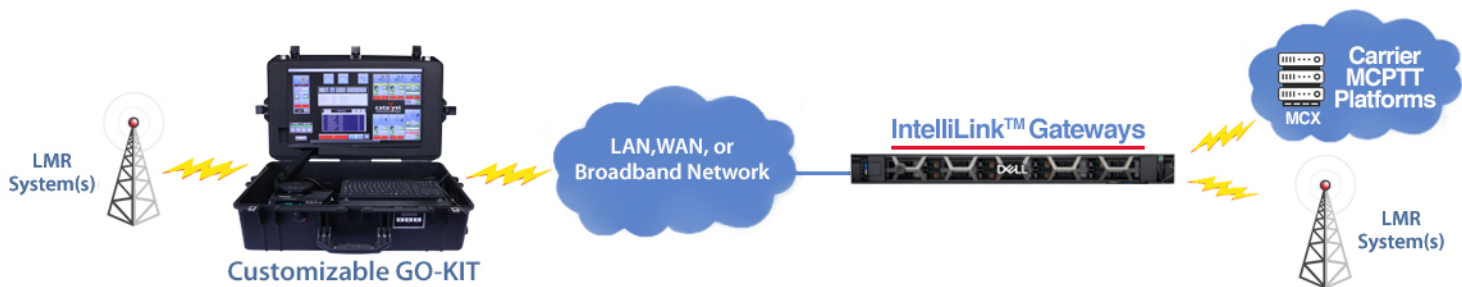

Propulsion™ Go Kit

catalyst
communications technologies
The Power to Control

Transportable dispatch solutions from Catalyst Communications Technologies enable dispatchers to communicate with field operations from anywhere

Maintaining Dispatch Communications for Critical Communications is essential regardless of circumstances even when Dispatchers need to relocate from their normal Operations Center. Whether safety protocols to address health concerns, building evacuation or remote field operations where Dispatch needs to be closer to First Responders, rapid deployment Dispatch solutions are a necessary tool for any organization responsible for critical communications.

Catalyst's Go Kits are specifically designed to work with Catalyst's Propulsion™ Dispatch software. Backhaul connectivity to an Agency's Network can utilize Broadband (Wi-Fi, LTE, 5G) or Ethernet. Custom solutions can be designed depending on a customer's specific operational requirements.

Propulsion™ Go Kit

With a built in touchscreen monitor, keyboard, trackpad, microphone and speaker, the Propulsion™ Go Kit is a complete Dispatch Console that's ready to go anywhere and simple to set up.