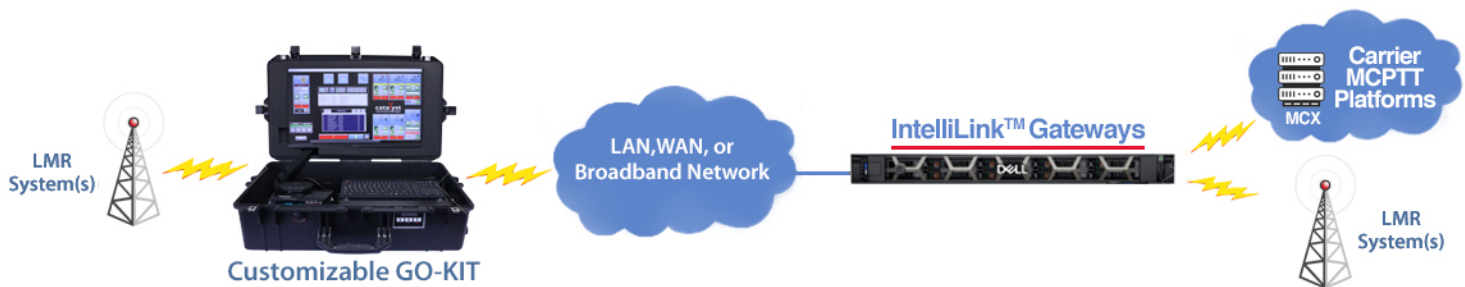

Propulsion™ Go Kit

catalyst
communications technologies
The Power to Control

Transportable dispatch solutions from Catalyst Communications Technologies enable dispatchers to communicate with field operations from anywhere

Maintaining Dispatch Communications for Critical Communications is essential regardless of circumstances even when Dispatchers need to relocate from their normal Operations Center. Whether safety protocols to address health concerns, building evacuation or remote field operations where Dispatch needs to be closer to First Responders, rapid deployment Dispatch solutions are a necessary tool for any organization responsible for critical communications.

Catalyst's Go Kits are specifically designed to work with Catalyst's Propulsion™ Dispatch software. Backhaul connectivity to an Agency's Network can utilize Broadband (Wi-Fi, LTE, 5G) or Ethernet. Custom solutions can be designed depending on a customer's specific operational requirements.

Propulsion™ Go Kit

With a built in touchscreen monitor, keyboard, trackpad, microphone and speaker, the Propulsion™ Go Kit is a complete Dispatch Console that's ready to go anywhere and simple to set up.