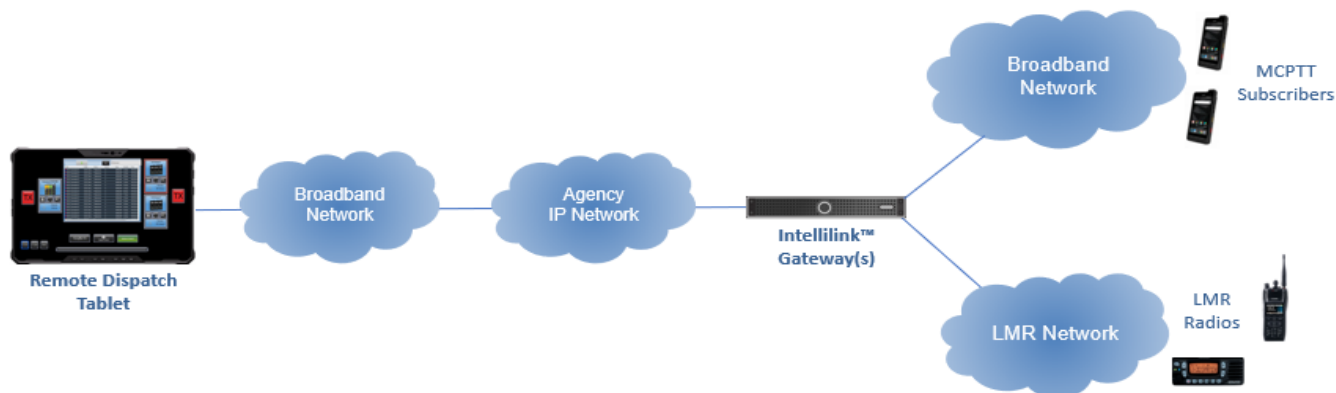

# GO TAB Dispatch Tablet (( )) with IP|Soft™

**A rugged Tablet for  
Remote Dispatch from  
anywhere, compatible  
with every  
Catalyst Gateway**

GO TAB Dispatch Tablet with IP|Soft™ allows users to engage Dispatch Operations with just a wireless Bluetooth(r) headset to set up remote, temporary, back-up, mobile and training positions quickly and securely. The IP|Soft™ Dispatch Software provides quick access to up to four radio resources, which can be any combination of Land Mobile Radio (LMR or LTE based Mission Critical Push to Talk applications on PTT networks including FirstNet® Built with AT&T and Southern Linc's CriticalLinc™.

GO TAB connects with these radio networks securely, using VPN technology through a wired connection to the Internet or over wireless networks through CradlePoint LTE Routers.

The changing environment of the Dispatch community and the experience of remote operations during the Covid pandemic has demonstrated the need for remote dispatch capabilities, including work from home alternatives for Dispatchers. GO TAB Dispatch tablet with IP|Soft™ is one solution among many from Catalyst that support the many different remote Dispatch applications for today's challenging Dispatch Environment.

- **Up to Four Radio Resources, any combination of LMR and LTE MCPTT**
- **Up to two dynamic (ad hoc) patches can be created, stored and activated**
- **Call History with Recorded Audio and Replay**
- **Handheld, Desktop or Wall Mount configurations**
- **Wireless Headset Accessory**
- **Select and Unselect Volume Control, master and individual resource**
- **Touch Screen**

# GO TAB Dispatch Tablet with IP|Soft™ from the leader in Mission Critical Communications

In a typical configuration from a remote Dispatch location or Work From Home environment, GO TAB connects to your organization's IP Network through a wireline Internet connection or wireless LTE network with Cradlepoint Routers.