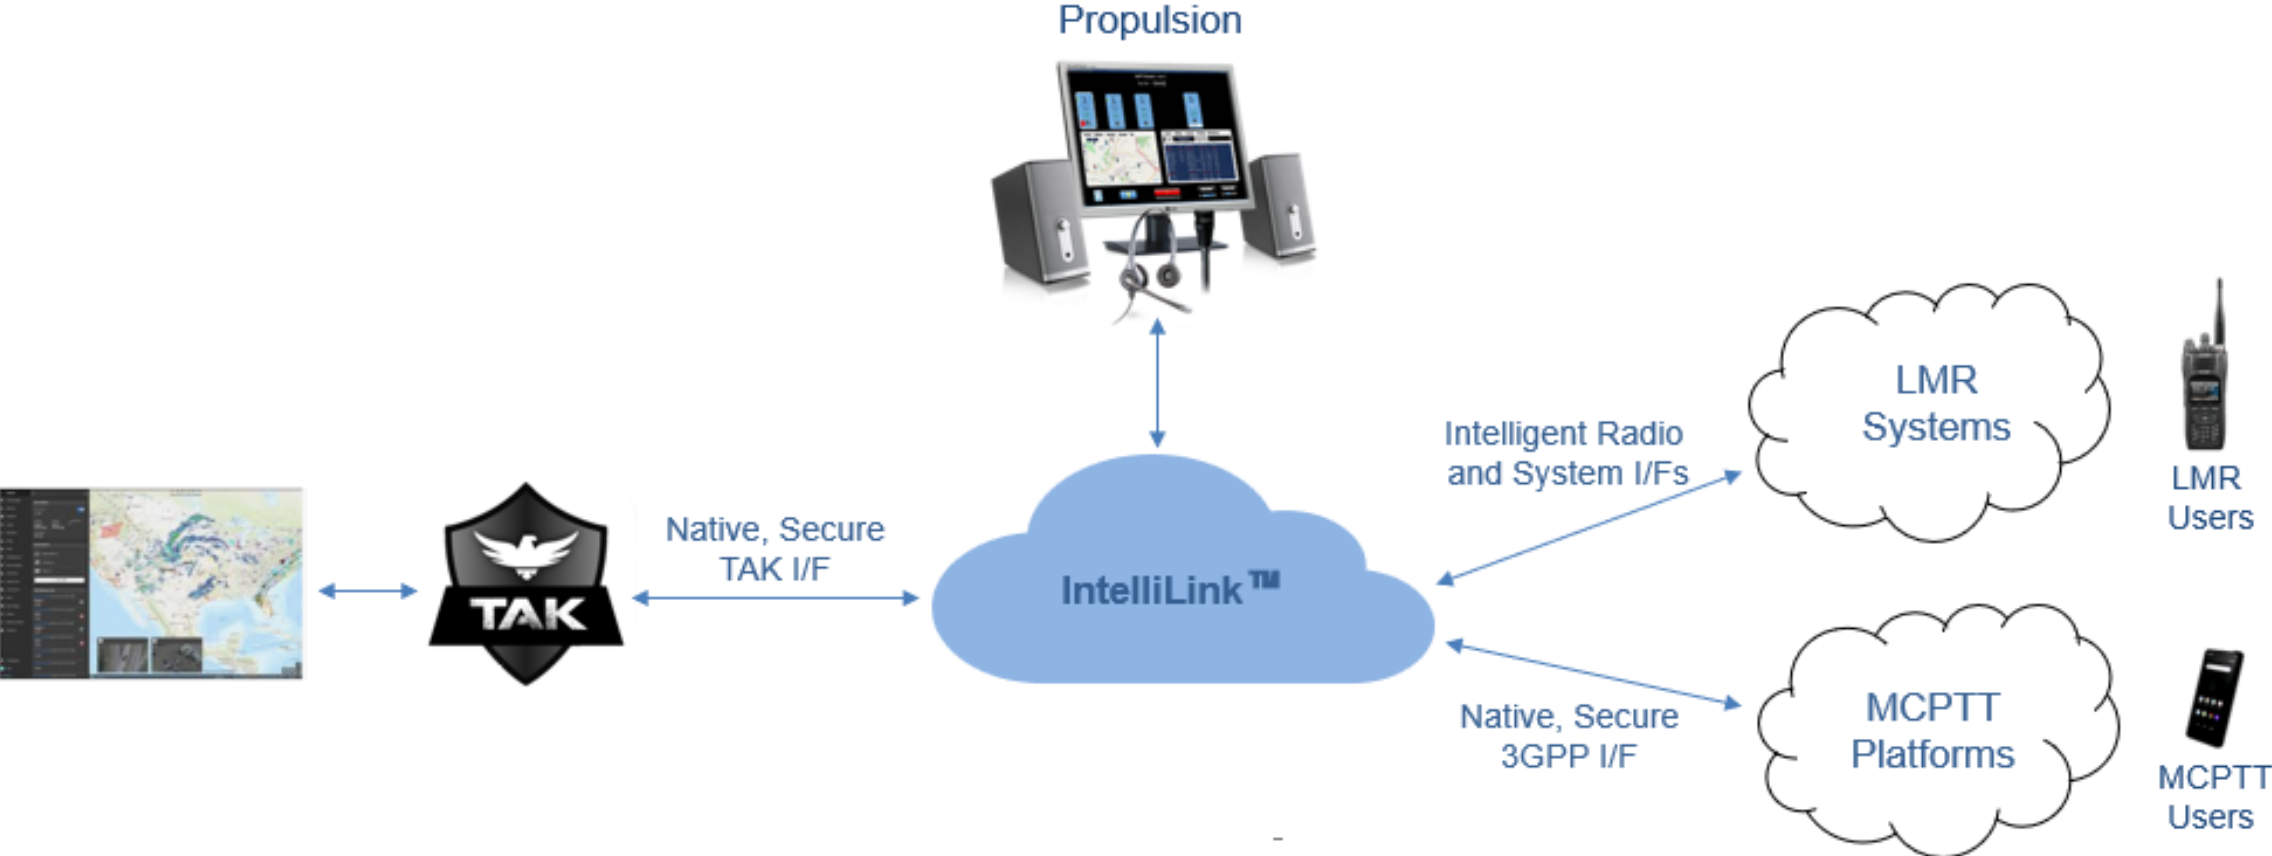

LMR-Broadband Interworking System Diagram

A 3GPP and LMR Standards Compliant Solution

Unified Cross-Platform Situational Awareness

Catalyst IWCE 2026 Demonstration System

Catalyst IWCE 2026 Demonstration System Services

Propulsion™ LMR,
Broadband Dispatch Console

Business Confidential

Incident Commander Element (ICE) V2.0

Digital Vehicular Repeater Mode

- Pass audio between Talk Around & Trunking System
- Route Unit IDs between Trunked P25 and Talk Around
- Extends Coverage of Portable Radios
- Dynamically manage the flow of the audio to prevent loss
- Allows ECC and Approaching Responders to Monitor On-scene Communications

Local Repeater Mode

- Rebroadcast low powered signal from a portable radio at 35/50 Watts
- Enhances in-building coverage for fire ground, etc.
- Records audio and call history locally