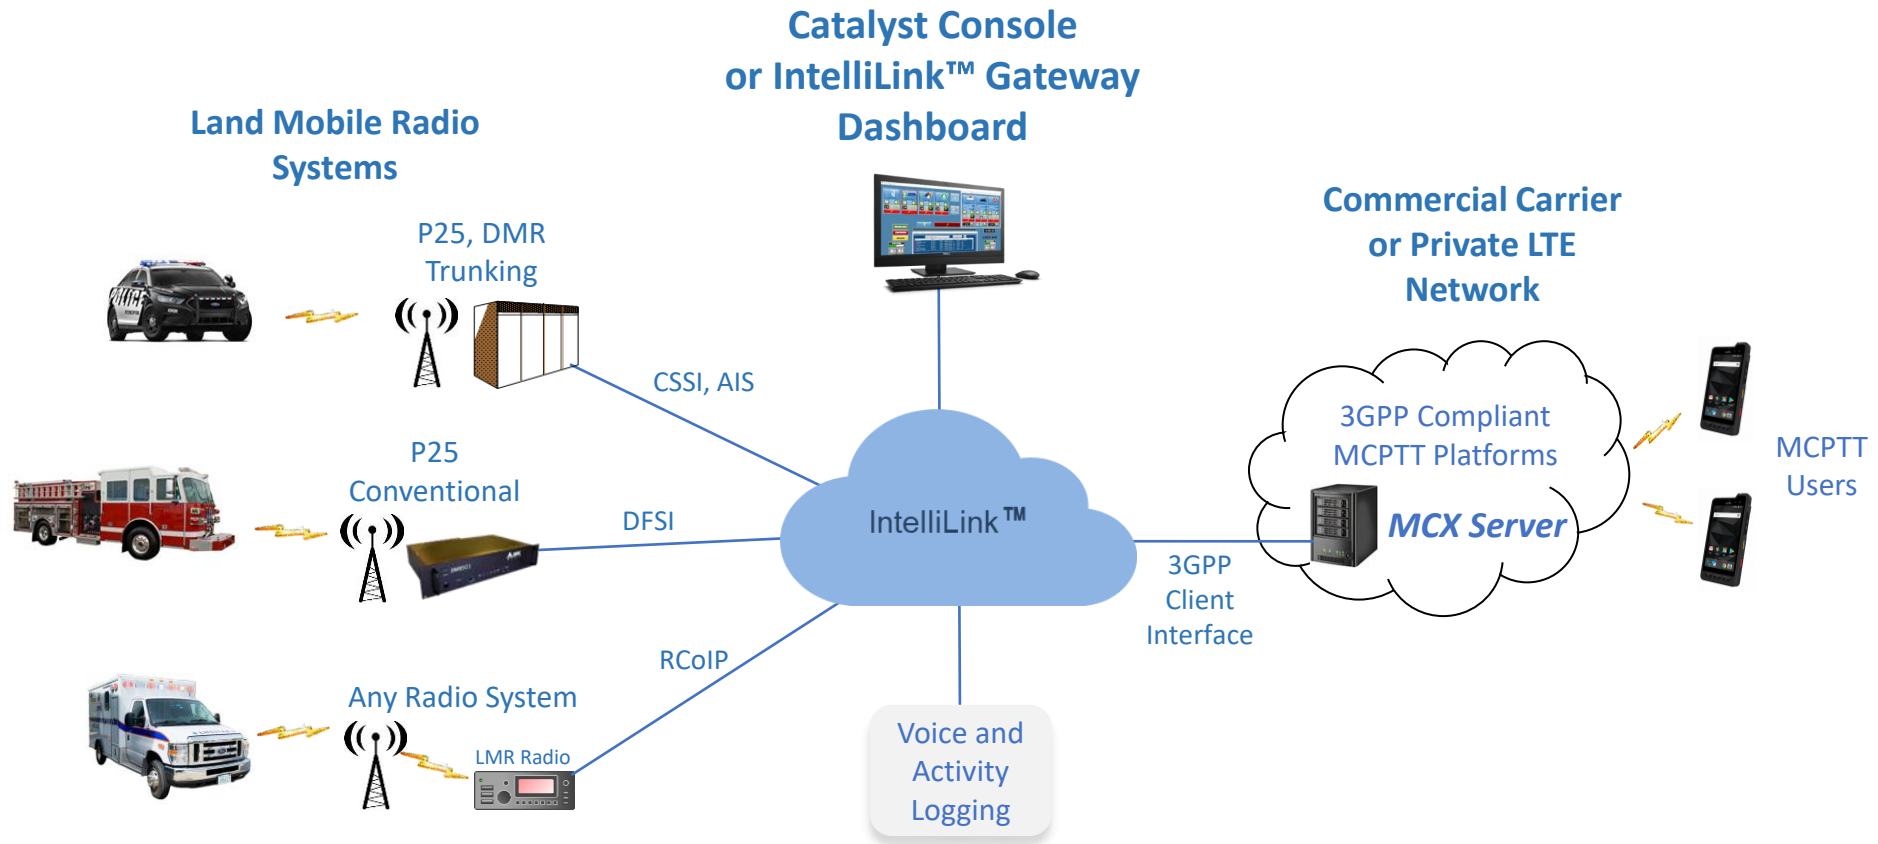

LMR-Broadband Interworking System Diagram

A 3GPP and LMR Standards Compliant Solution

Unified Cross-Platform Situational Awareness

Catalyst IWCE 2026 Demonstration System

Catalyst IWCE 2026 Demonstration System Services

Propulsion™ LMR,
Broadband Dispatch Console

Business Confidential

Incident Commander Element (ICE) V2.0

Digital Vehicular Repeater Mode

- Pass audio between Talk Around & Trunking System
- Route Unit IDs between Trunked P25 and Talk Around
- Extends Coverage of Portable Radios
- Dynamically manage the flow of the audio to prevent loss
- Allows ECC and Approaching Responders to Monitor On-scene Communications

Local Repeater Mode

- Rebroadcast low powered signal from a portable radio at 35/50 Watts
- Enhances in-building coverage for fire ground, etc.
- Records audio and call history locally