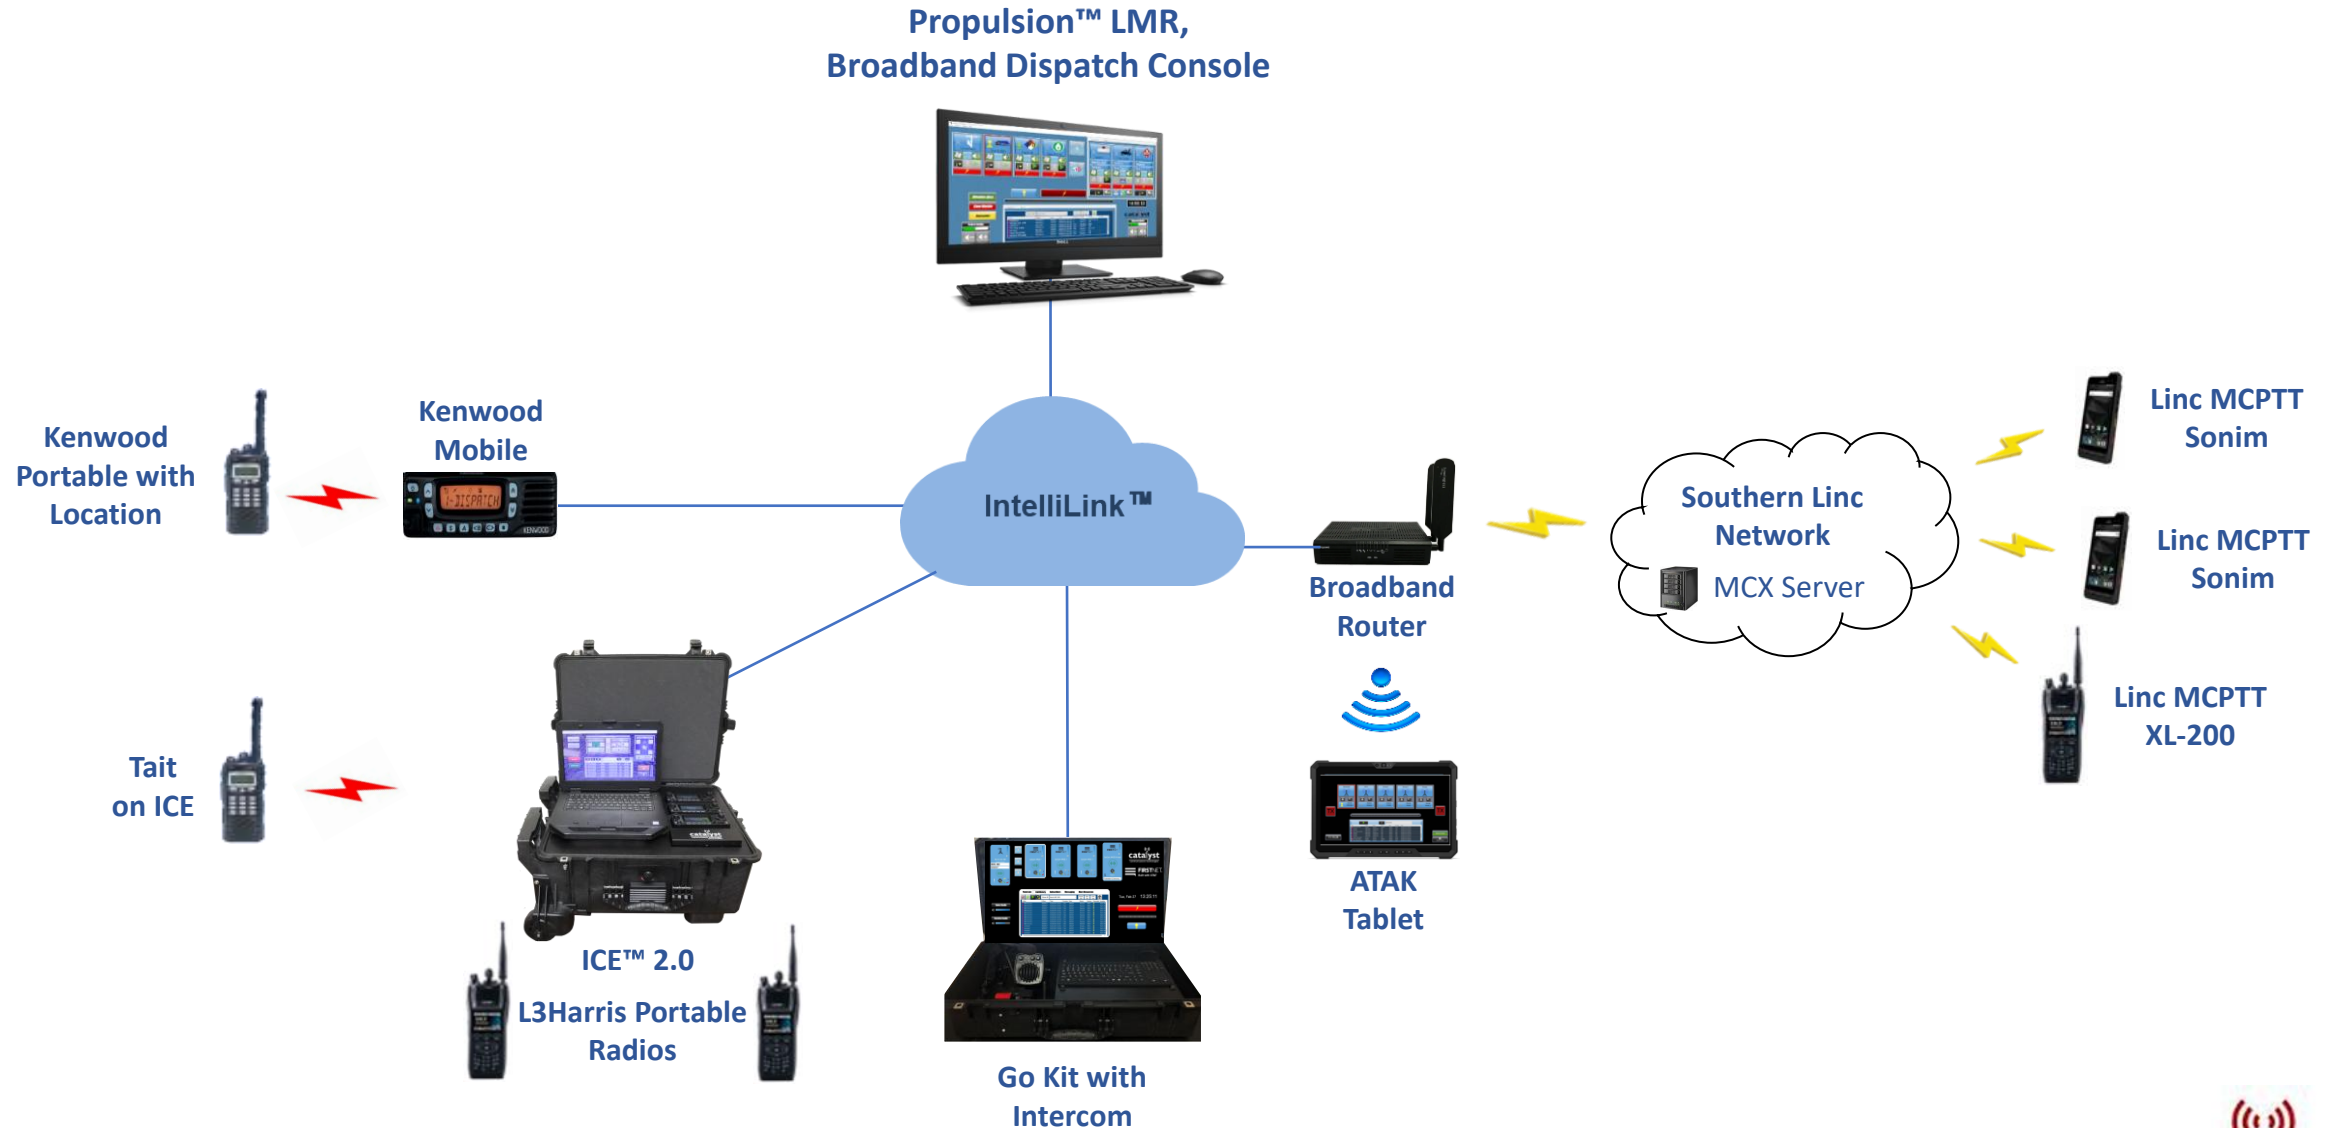

LMR-Broadband Interworking System Diagram

A 3GPP and LMR Standards Compliant Solution

Unified Cross-Platform Situational Awareness

Catalyst IWCE 2026 Demonstration System

Catalyst IWCE 2026 Demonstration System Services

Propulsion™ LMR,
Broadband Dispatch Console

Business Confidential

Incident Commander Element (ICE) V2.0

Digital Vehicular Repeater Mode

- Pass audio between Talk Around & Trunking System
- Route Unit IDs between Trunked P25 and Talk Around
- Extends Coverage of Portable Radios
- Dynamically manage the flow of the audio to prevent loss
- Allows ECC and Approaching Responders to Monitor On-scene Communications

Local Repeater Mode

- Rebroadcast low powered signal from a portable radio at 35/50 Watts
- Enhances in-building coverage for fire ground, etc.
- Records audio and call history locally