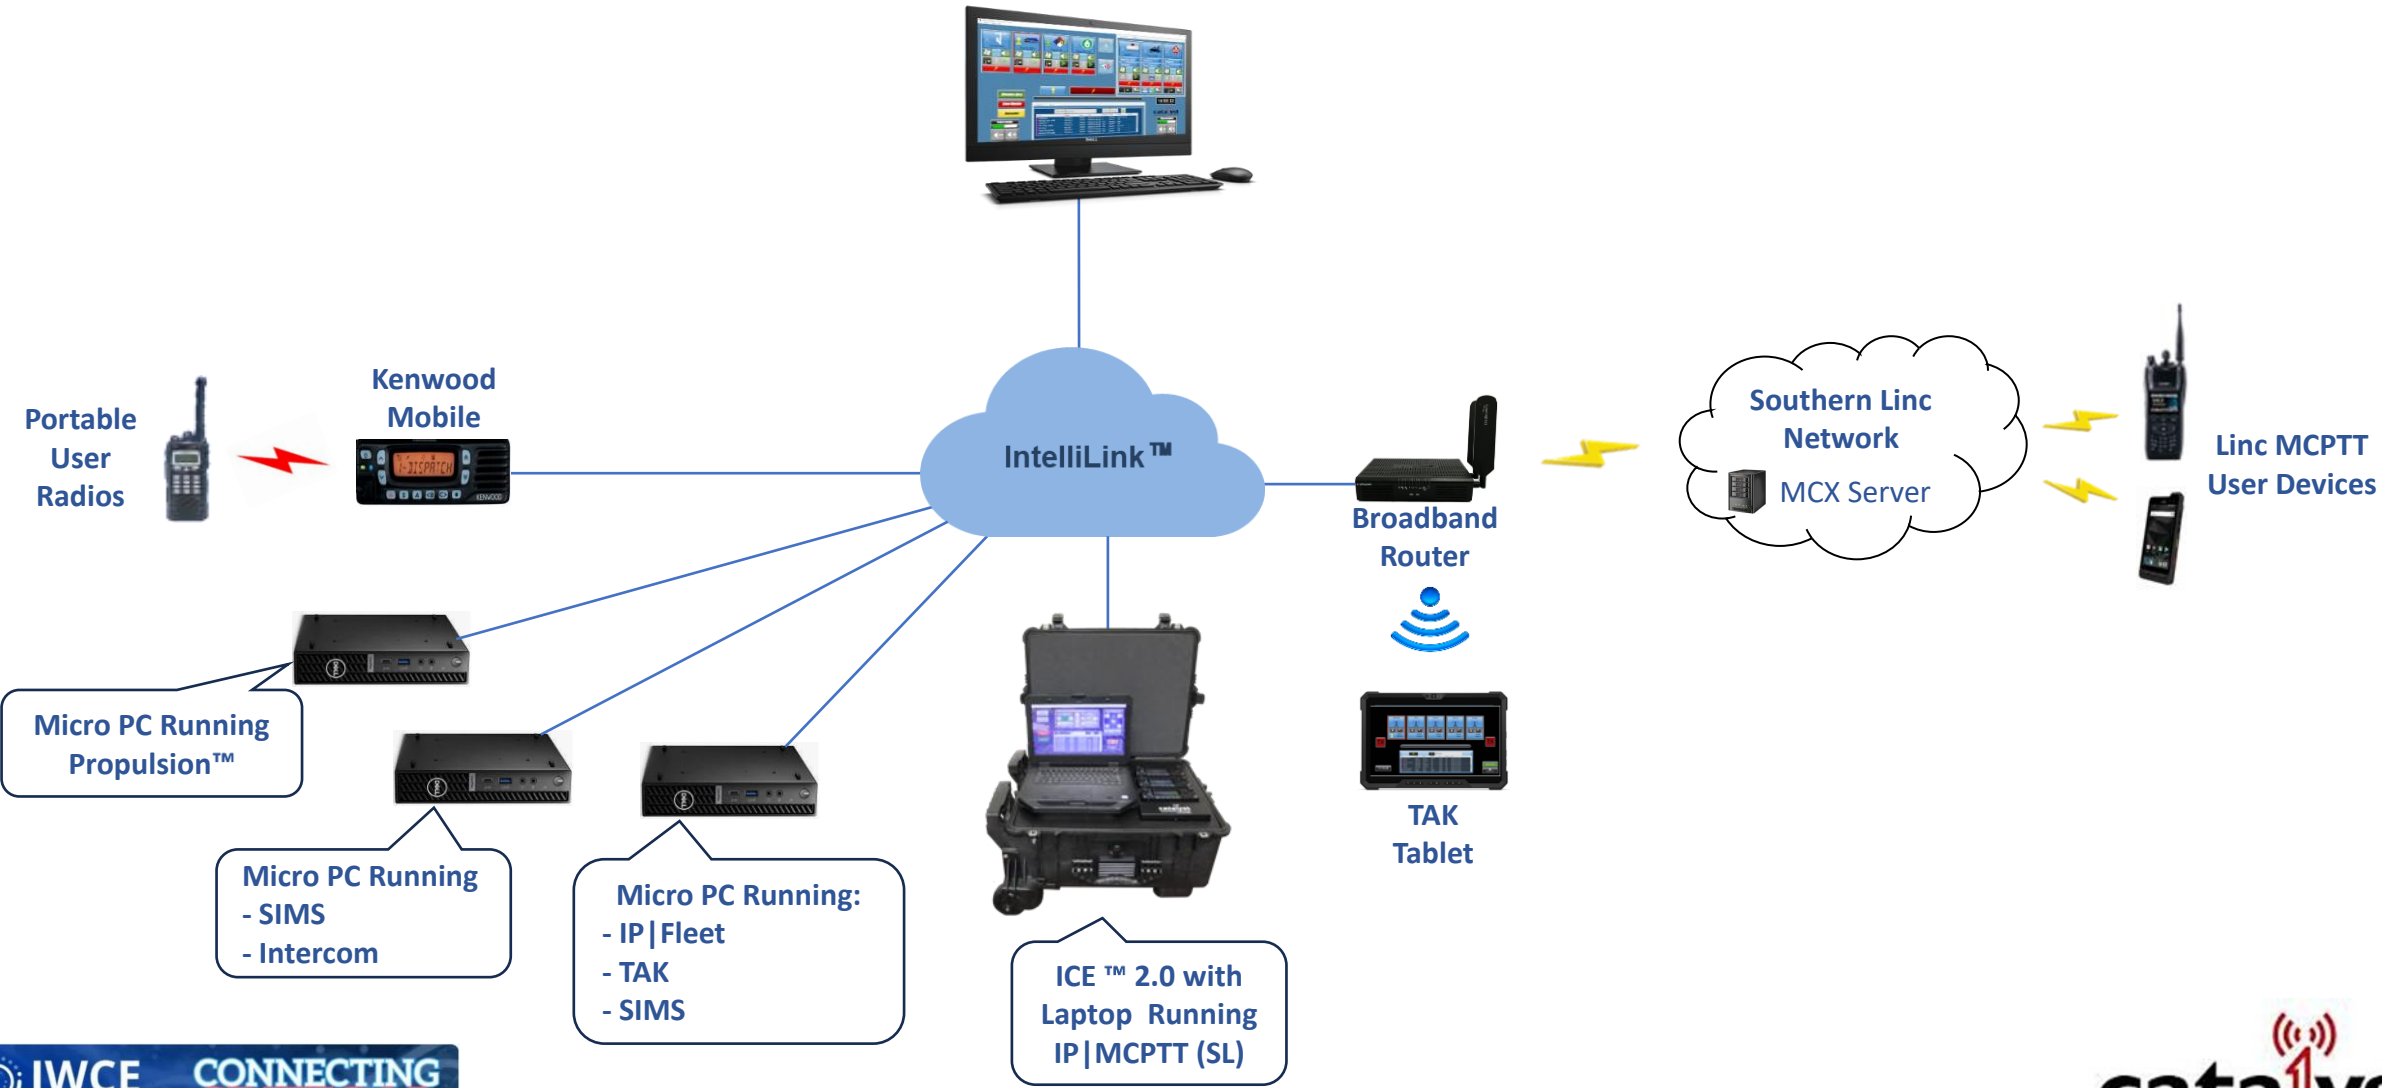

LMR-Broadband Interworking System Diagram

A 3GPP and LMR Standards Compliant Solution

Unified Cross-Platform Situational Awareness

Catalyst IWCE 2026 Demonstration System

Catalyst IWCE 2026 Demonstration System Services

Propulsion™ LMR,
Broadband Dispatch Console

Business Confidential

Incident Commander Element (ICE) V2.0

Digital Vehicular Repeater Mode

- Pass audio between Talk Around & Trunking System
- Route Unit IDs between Trunked P25 and Talk Around
- Extends Coverage of Portable Radios
- Dynamically manage the flow of the audio to prevent loss
- Allows ECC and Approaching Responders to Monitor On-scene Communications

Local Repeater Mode

- Rebroadcast low powered signal from a portable radio at 35/50 Watts
- Enhances in-building coverage for fire ground, etc.
- Records audio and call history locally